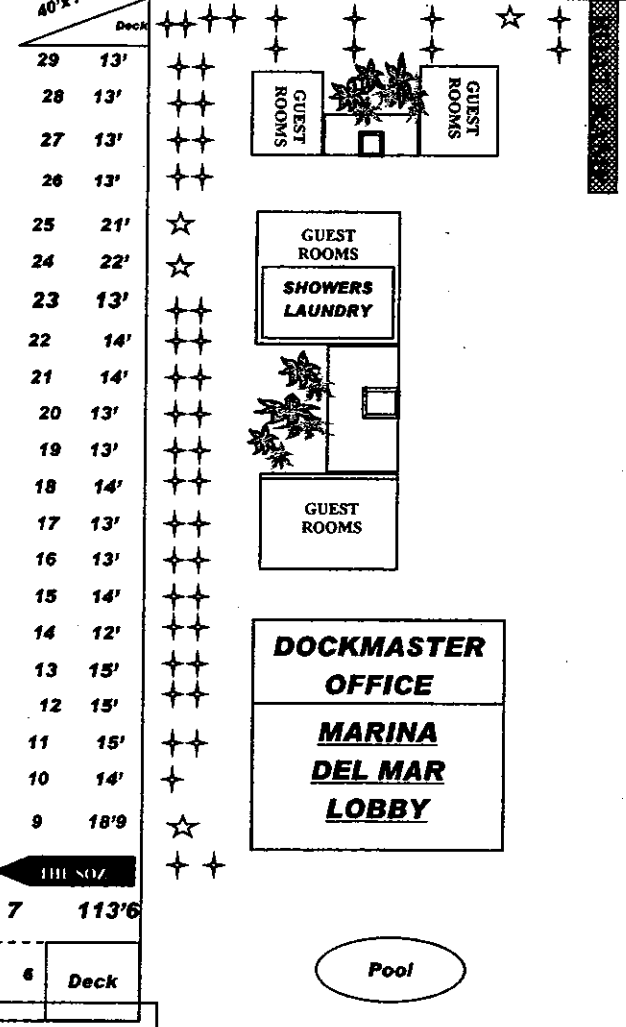

Key Largo Resorts Marina

Deck	
38	50'x25'
37	50'x25'
36	50'x25'
39	17'
40	17'
41	19'
42	18'
43	19'
44	18'
45	18'
46	18'
47	18'
48	18'
50	36'
51	13'

Power Legend

- (1) 30AMP +
- (2) 30AMP ++
- (1) 50AMP *

All Slips have water and cable hook-up

Horizon Divers

From Ocean
(Pennekamp State Park)

Deck					
30	40'x14'	31	46'x16'	32	46'x16'
		33	46'x16'	34	46'x16'
		35	46'x16'		

8' 12' 12'
Height 8'6" or less
Length 20' or less