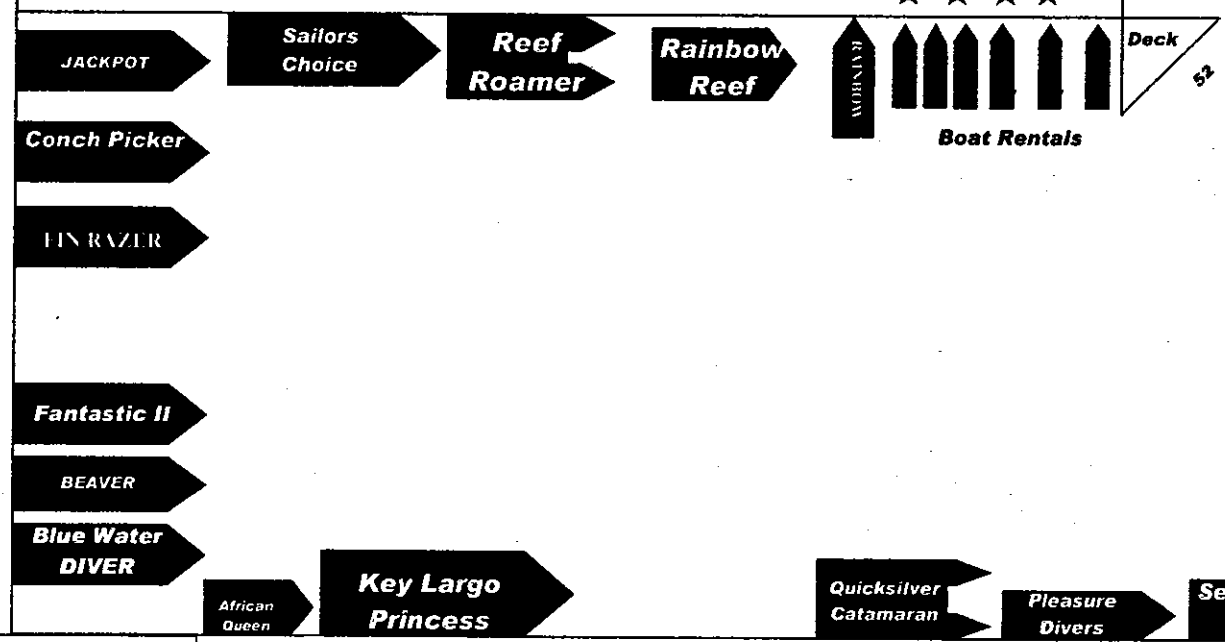

Key Largo Resorts Marina

Deck	
38	50'x25'
37	50'x25'
36	50'x25'
39	17'
40	17'
41	19'
42	18'
43	19'
44	18'
45	18'
46	18'
47	18'
48	18'
50	36'
51	13'

Power Legend

- (1) 30AMP +
- (2) 30AMP ++
- (1) 50AMP *

All Slips have water and cable hook-up

Horizon Divers

From Ocean
(Pennekamp State Park)

Deck					
30	40'x14'	31	46'x16'	32	46'x16'
		33	46'x16'	34	46'x16'
		35	46'x16'		

8' 12' 12'
Height 8'6" or less
Length 20' or less